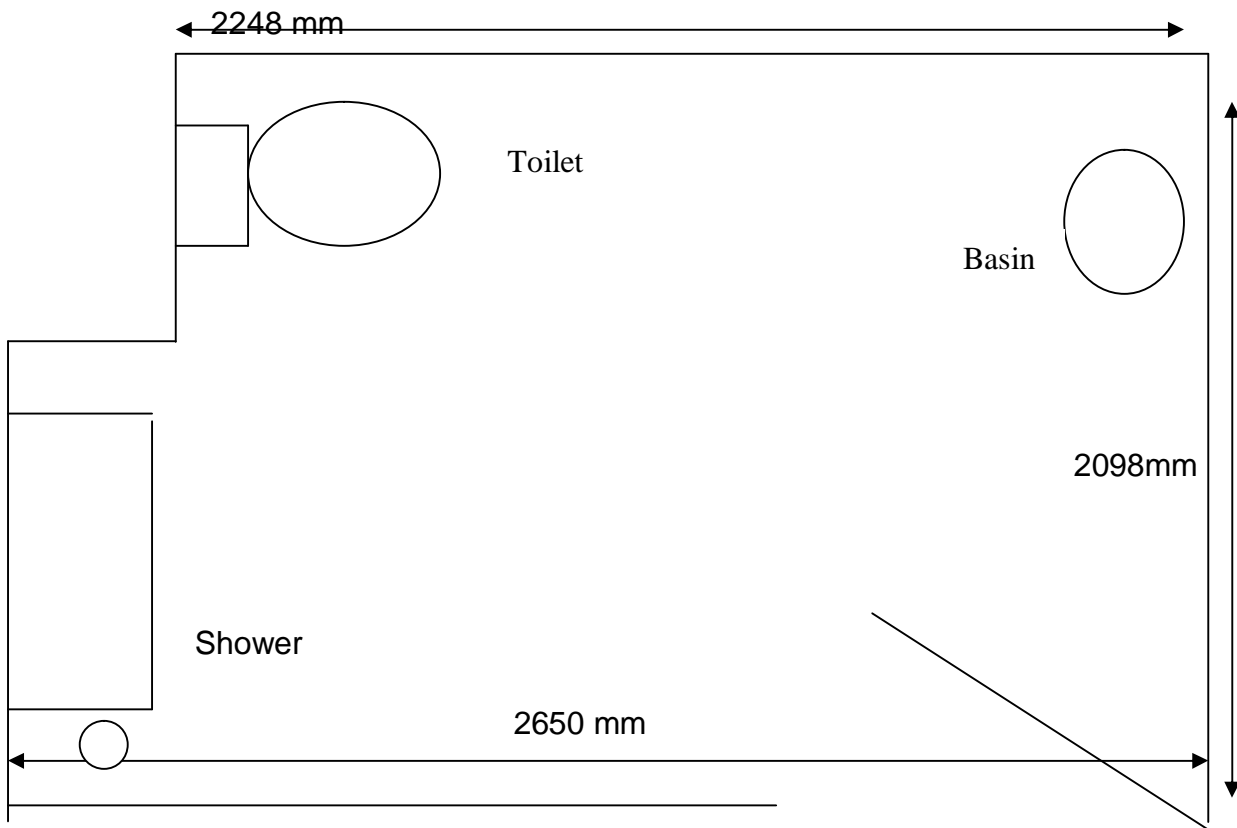

A small dining table is provided in the room with a top height of 800mm and a height from floor to underside of 655mm.

The room is self contained with a 2 burner stove, a microwave oven and small bar fridge provided for your convenience. The TV and AC can be controlled by remote from the bed. The height of the cupboard clothes rail is 1530 mm above the floor.

Sanitary Facilities:

Entry into the accessible shower and toilet is through an 874mm door. The facility is a combined toilet and shower with a dimension of 2650mm long by 2098mm wide.

There is a drop down shower seat provided which is 483mm from the floor and 410mm wide. There are handrails for support beside the shower.

A flick mix tap is provided and is easily reachable when sitting in front of the shower.

Two grab rails are fitted beside the toilet (see photo) and are mounted at 794mm from the floor. The toilet is mounted 465mm from wall to centre of pan. The seat height is 440mm from floor to top of seat. The sink is located 1240mm from the front of the pan.

Clearance to the under side of the sink is 625mm with a top height of 745mm.
The base of the mirror from floor is 985mm.

General:

Staff are very friendly and will assist with baggage if required. There is 24 hour guest service provided.