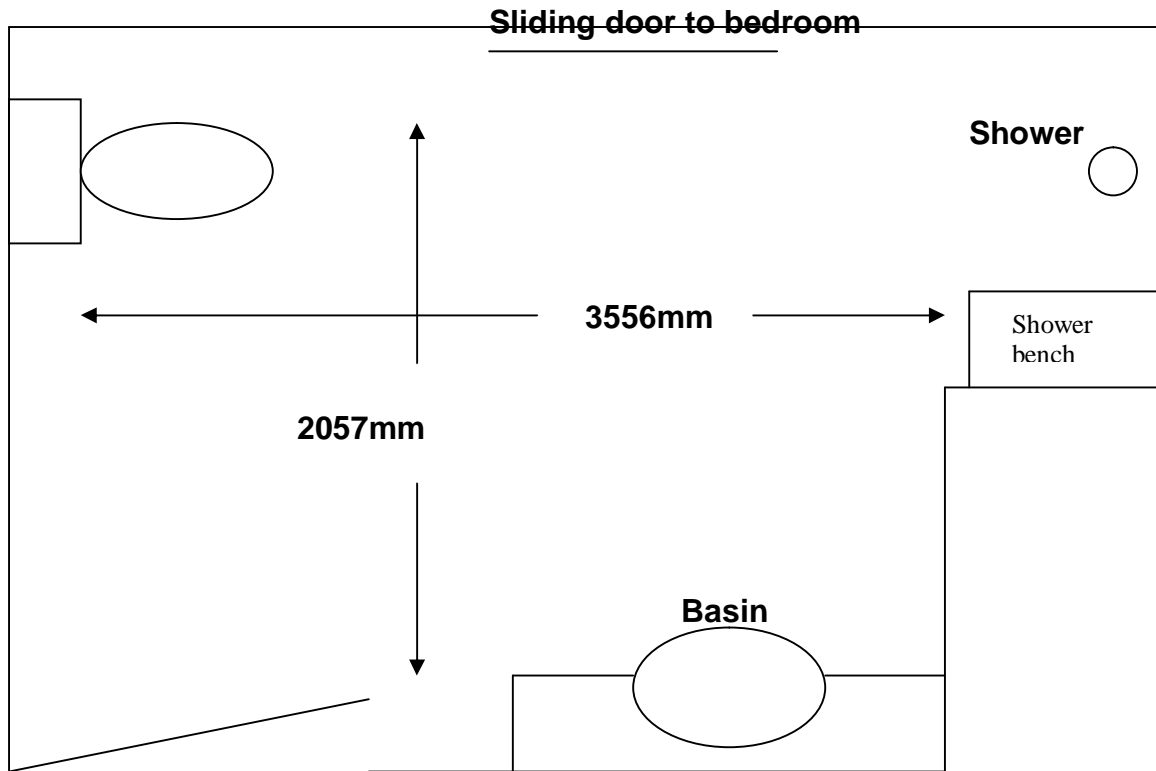

Diagram not drawn to scale.

General:

There is 24 hour quest service provided.

Staff are very friendly and will assist with baggage when required.

Assistance dogs are welcome and may stay with the owner in the room if they are fully registered and trained.

Larger print menu and guest information can be provided if requested.