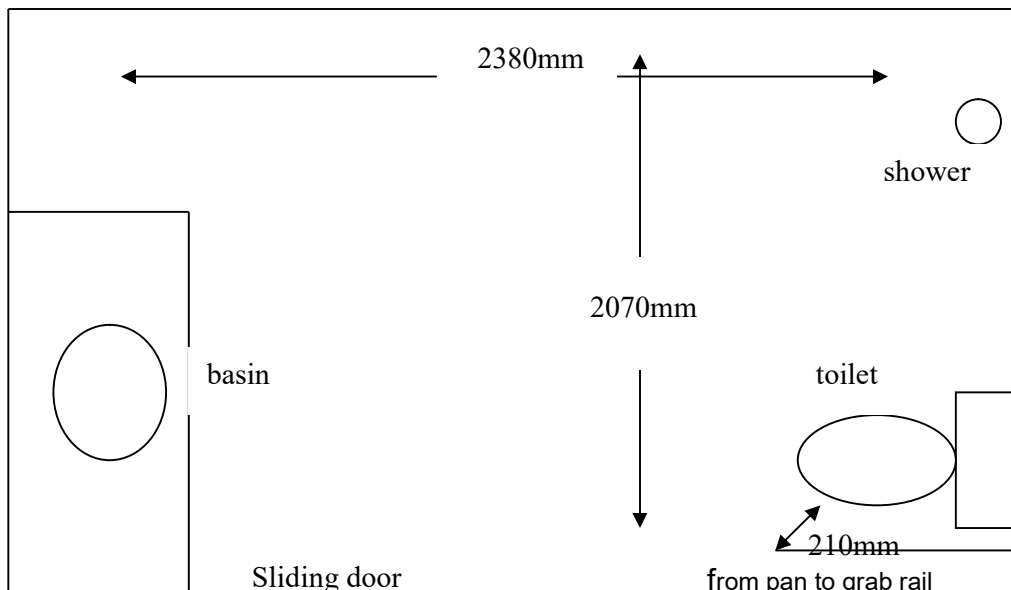

The table has a top height of 728mm and an under side clear height of 682mm, but the bench is more accessible with a top height of 755mm and an under side clear height of 695mm. The clothes hanging rail is 1700mm from the floor.

Sanitary Facilities:

Entry into the accessible shower and toilet is through a sliding door with a clear width of 800mm. The facility is a combined toilet and shower with a dimension of 2380mm long by 2070mm wide.

A grab rail is fitted beside the toilets and is mounted 700mm from the floor to top of grab rail. There is only 210mm space from the front of the toilet seat to the grab rail. (as shown) The toilet seat is 425mm from floor to top of the seat and 460mm from wall to centre of seat.

The shower is fitted with a grab rail which is on a slope from 955mm up to 1090mm from the floor. There is an adjustable shower seat provided. The shower has a fixed shower head and a shower head on a rose, which is mounted high, so assistance will be needed to reach it. (as shown) There is no clearance under the sink as there is a cupboard, although the sink is close to the front of the cupboard and it at a height of 800mm. The base of the mirror is 875mm from the floor.