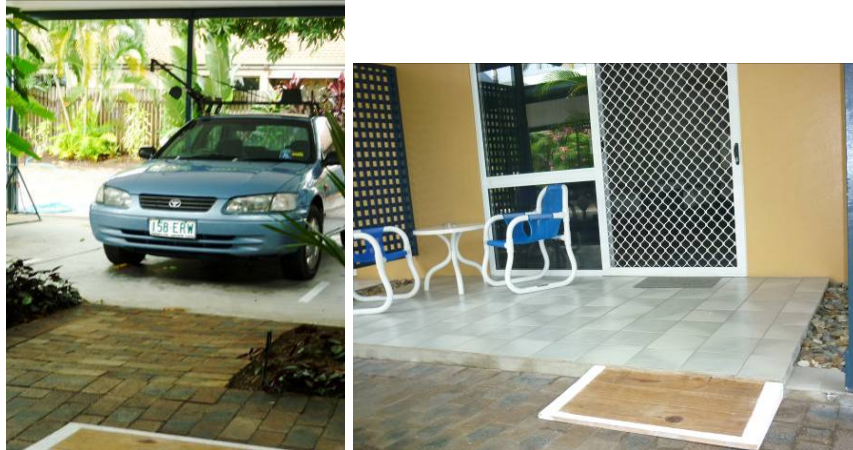

Facility Name: Lazy Lizard Motor Inn

Facility Type: Self Contained Motel

Facility Address: 121 Davidson Street, Port Douglas QLD 4877

**Phone: 07 4099 5900 – within Australia
+61 7 4099 5900 – International
Toll Free 1800 995 950**

Entry into reception is up a 120mm step, but the management are happy to put a little removable ramp in place, if necessary. The reception counter does not have a lowered section for wheel chair users, but the management is very obliging and will assist where possible.

Public Areas:

There is good access to the all areas, although actually getting into the pool could be a problem as it has no ramp or chair for wheelchair users and may not be accessible to all guests.

Parking:

There is an undercover car park located right outside the accessible room (as shown)

Accommodation:

The patio of the accessible guest room is off a path which has a small removable ramp in place, then access into the room itself is level. The door is a sliding door which opens easily and is 1135mm wide.